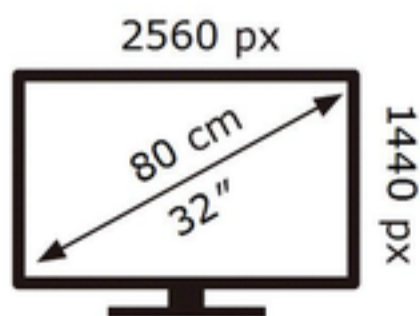

ENERG

SAMSUNG

S32CG552EU

33 kWh/1000h

ABCDEF **G**

64 kWh/1000h

2019/2013