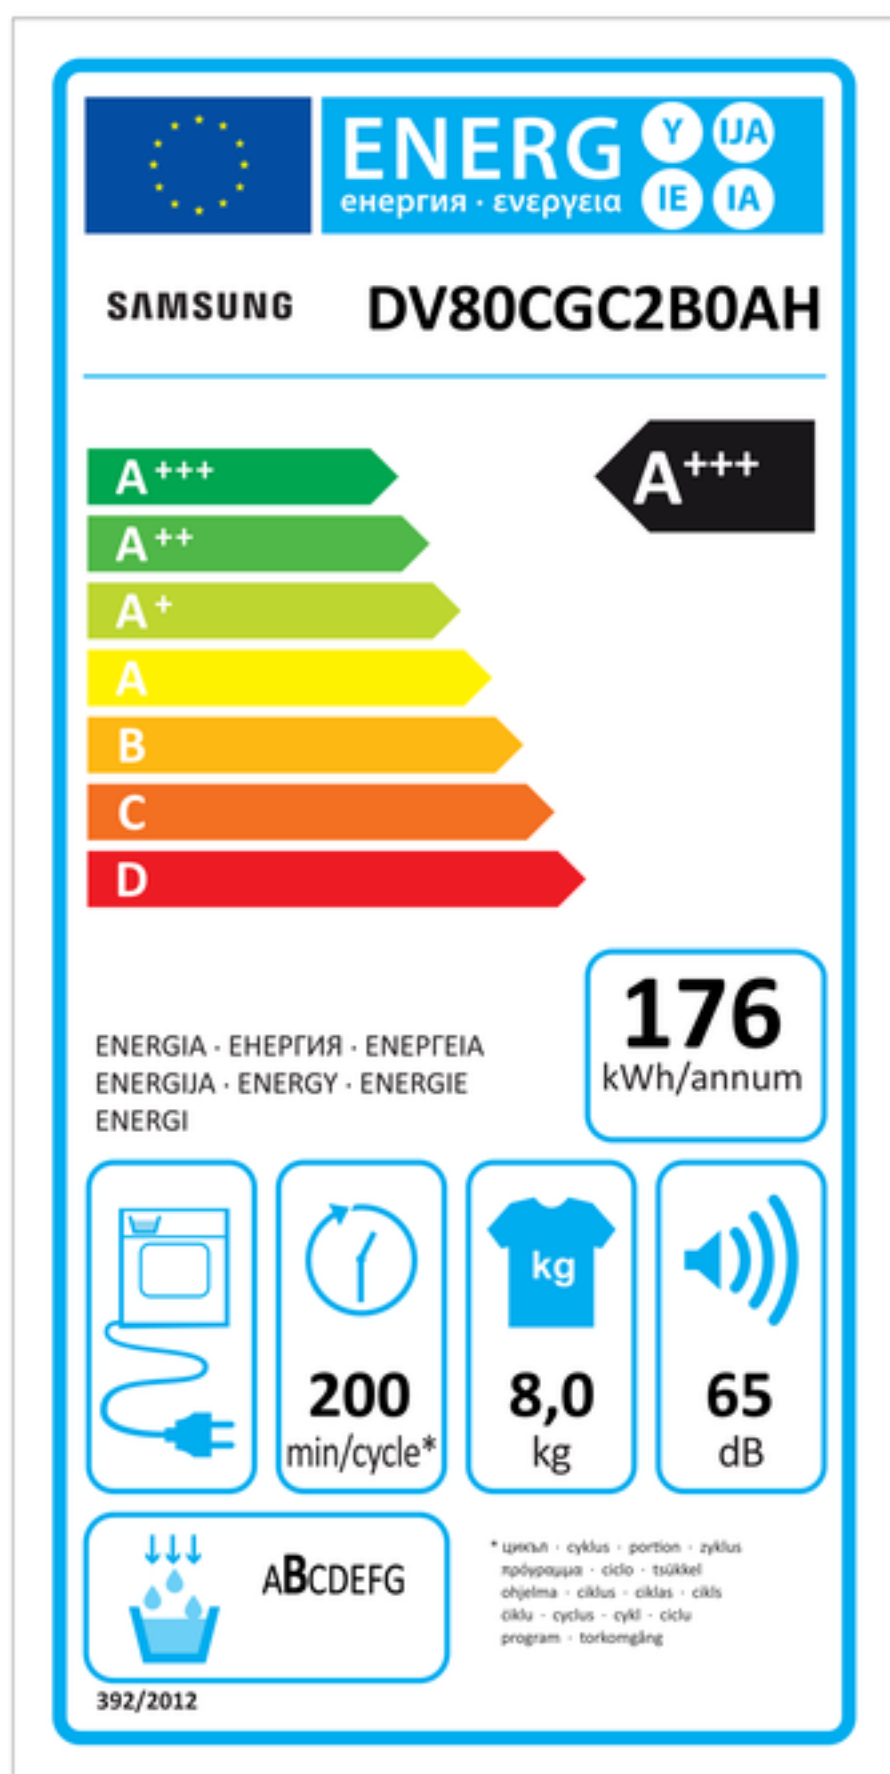

ERP LABEL ENERGY
(DRYER CONDENSER TYPE)

CODE : DC68-03225C
Size : 110 x 220 (mm)
Material : ART