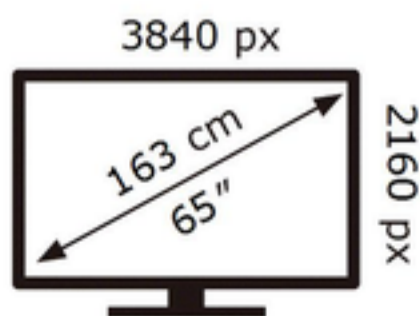

ENERG

SAMSUNG

UE65CU8070U

108 kWh/1000h

ABCDEF **G**

174 kWh/1000h

2019/2013