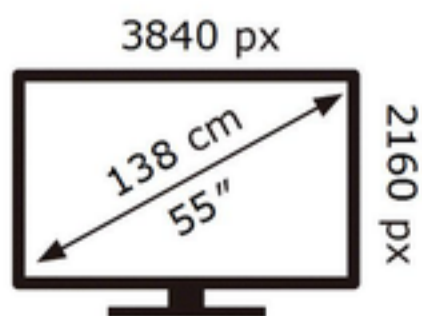

ENERG

SAMSUNG

QE55QN85CAT

77 kWh/1000h

ABCDEF **G**

155 kWh/1000h

2019/2013