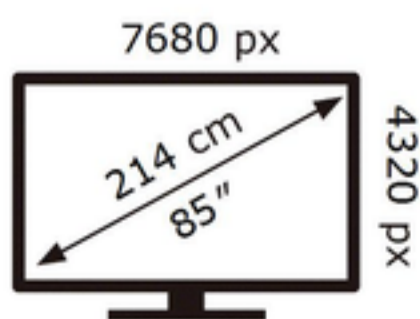

# ENERG

SAMSUNG

QE85QN900BT

**326** kWh/1000h

ABCDEF **G**

**565** kWh/1000h

2019/2013