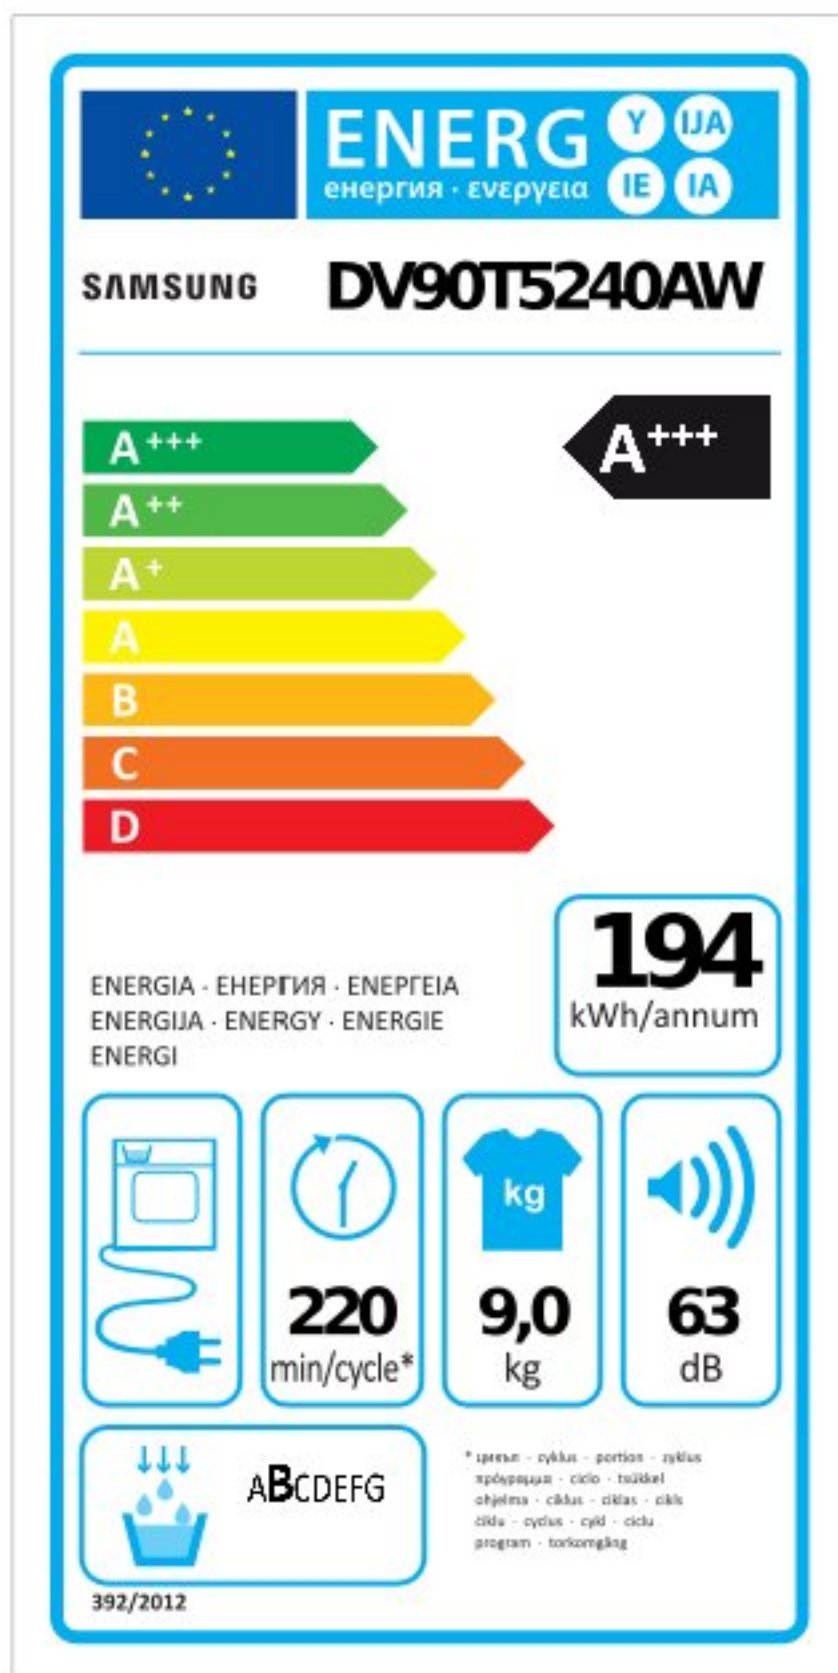

ERP LABEL ENERGY
(DRYER CONDENSER TYPE)

CODE : DC68-03225C
Size : 110 x 220 (mm)
Material : ART