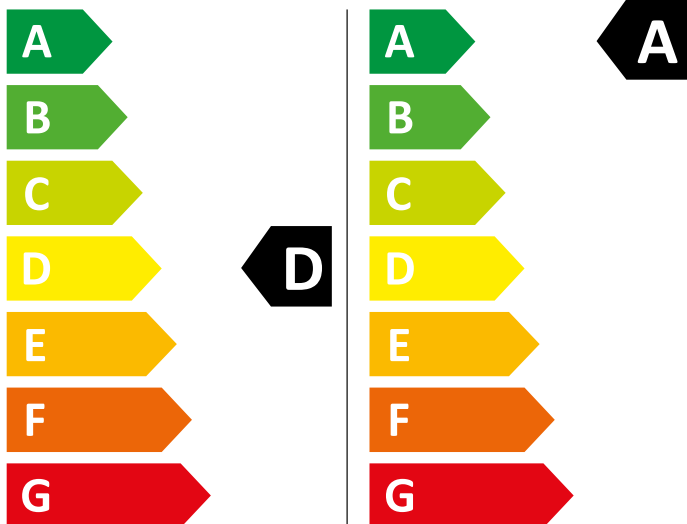

ENERG

WHIRLPOOL

FFWDD 107436 BSV IT

342 kWh/100

51 kWh/100

7,0 kg

10,0 kg

66 L