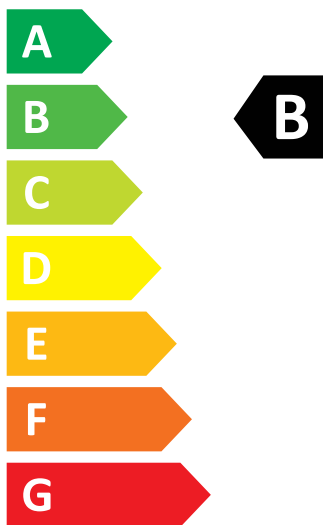

ENERG

AEG

L7WEE84BI 914606431

💧 217 kWh/100

💧 54 kWh/100

4,0 kg

8,0 kg

60 L