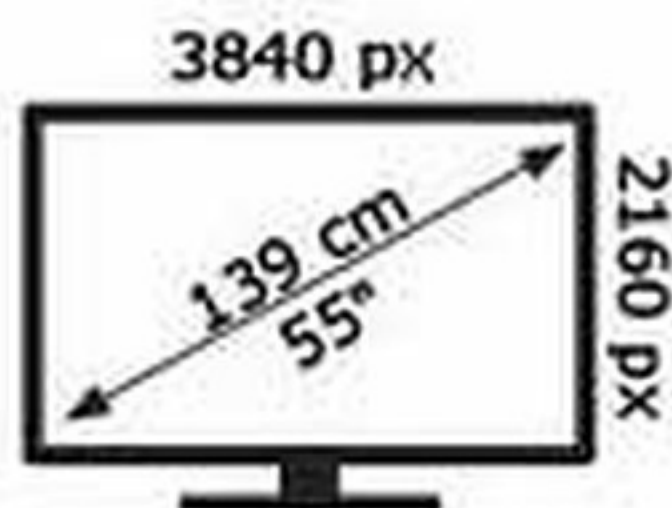

ENERGY

Panasonic

TX-55MZ800E

82 kWh/1000h

ABCDEF **G**

132 kWh/1000h

2019/2013

50673140