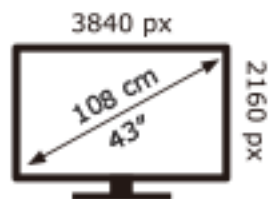

ENERG

Panasonic

TX-43MX940E

54 kWh/1000h

ABCDEF**G**

125 kWh/1000h

2019/2013