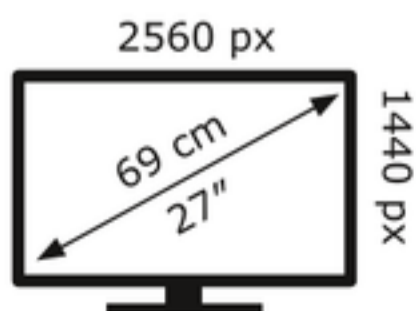

ENERGY

MSI

MAG 275CQRF-QD

26 kWh/1000h

ABCDEF**G**

57 kWh/1000h

2019/2013