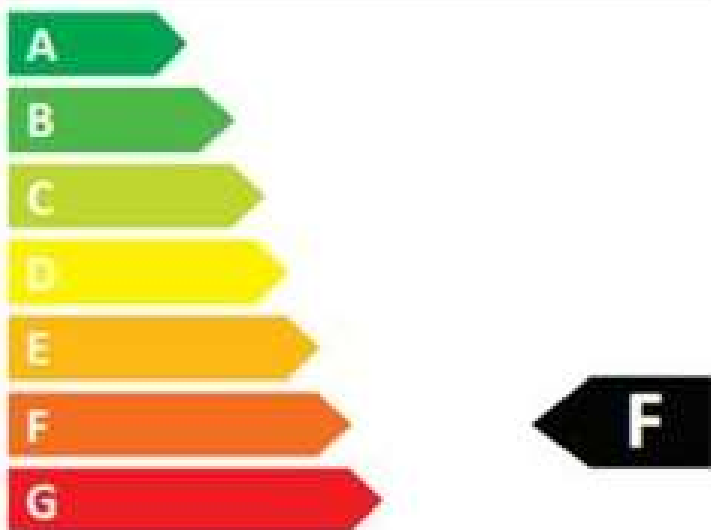

comfee

RCD132WH1

107 kWh/annum

93 L

AB**C**D